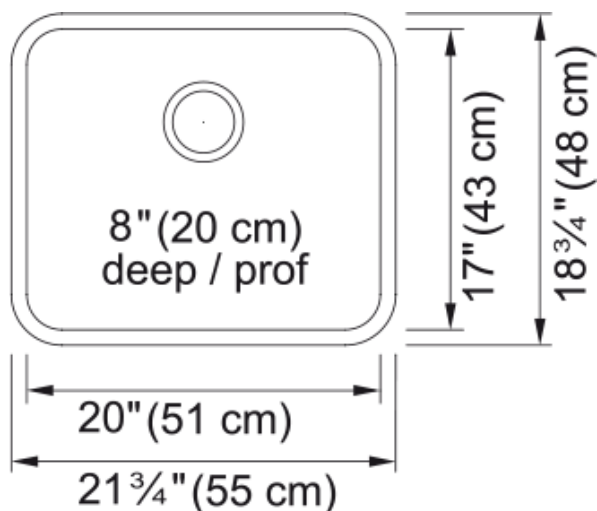

Steel Queen Undermount Sink QSUA1922-8N | 122.0651.372

Steel Queen 21.75-in x 18.75-in Undermount Single Bowl Stainless Steel Kitchen Sink. For versatile durability at a great value, a Kindred Steel Queen undermount single bowl sink will evoke an essence of charm in your kitchen. Designed for performance with smooth edges and a bright satin finish that will stand up to everyday tasks. Steel Queen sinks are made from durable 20-gauge stainless steel with a finish that will stand up to the demands of everyday life. Backed with a limited lifetime warranty, you can trust that this Kindred sink will provide you with reliable performance for years to come.

Aspect

Sink type	Sink
Type of material	Stainless steel
Number of bowls	1
Product color	Steel
Surface finish	Silk

Product Dimensions

Length (right to left)	21.654
Width (front to back)	18.898
Large bowl size: right to left	20.079
Large bowl size: front to back	16.929
Large bowl: depth	8

Installation

Minimum cabinet size	27"
----------------------	-----

Product specifications

Installation type	Undermount
Drain hole	3 1/2"
Position of drainer	No drainer
Active Twist Compatibility	No

Product identification