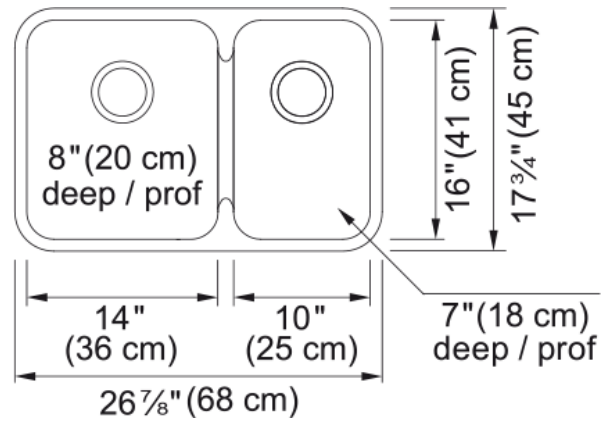

Steel Queen Undermount Sink QCUA1827R-8N | 122.0651.369

Steel Queen 26.88-in x 17.75-in Undermount Double Bowl Stainless Steel Kitchen Sink. A Kindred Steel Queen sink offers versatile durability at a great value. This double bowl sink allows you to easily use the different bowls for prepping to cleaning. Designed to sit under any solid surface counter, these undermount sinks create a seamless profile that brings sleek style to any kitchen. Steel Queen sinks are made from durable 20-gauge stainless steel with a finish that will stand up to the demands of everyday life.

Aspect

Sink type	Sink
Type of material	Stainless steel
Number of bowls	1,5
Product color	Steel
Surface finish	Silk

Product Dimensions

Length (right to left)	26.772
Width (front to back)	17.717
Large bowl size: right to left	14
Large bowl size: front to back	16
Large bowl: depth	8
Small bowl size: right to left	10
Small bowl size: front to back	16
Small bowl: depth	7.087

Installation

Minimum cabinet size	33"
----------------------	-----

Product specifications

Installation type	Undermount
Drain hole	3 1/2"
Position of drainer	No drainer
Active Twist Compatibility	No

Product identification