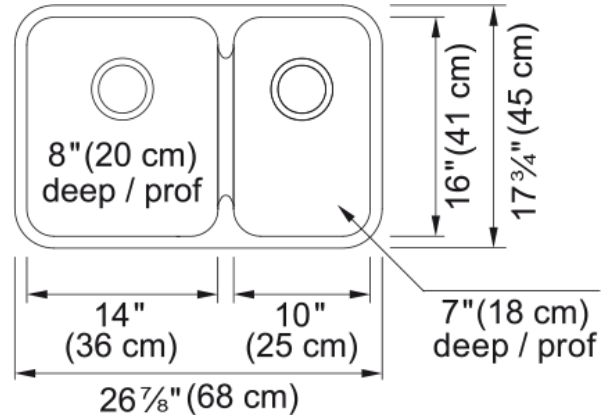

Steel Queen Undermount Sink QCUA1827R-8N | 122.0651.369

Technical Data

Aspect

Sink type	Sink
Type of material	Stainless steel
Number of bowls	1,5
Color	Steel
Surface finish	Silk

Product Dimensions

Exterior size: right to left	26.772
Exterior size: front to back	17.717
Large bowl size: right to left	14
Large bowl size: front to back	16
Large bowl: depth	8
Small bowl size: right to left	10
Small bowl size: front to back	16
Small bowl: depth	7.087

Installation

Minimum cabinet size	33"
----------------------	-----

Product specifications

Installation type	Undermount
Drain hole	3 1/2"
Position of drainer	No drainer

Product identification

Product brand	Kindred
Collection	Steel Queen
Certified by	CSA