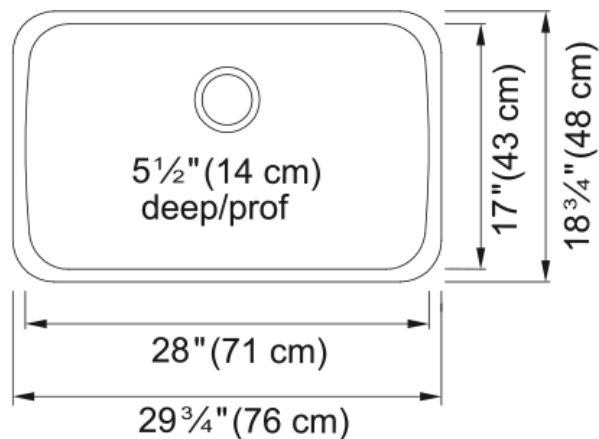

Reginox Undermount Sink - RSU1829-55N | 122.0641.409

Technical Data

Aspect

Sink type	Sink
Type of material	Stainless steel
Number of bowls	1
Color	Steel
Surface finish	Silk

Product Dimensions

Exterior size: right to left	24.748
Exterior size: front to back	18.748
Large bowl size: right to left	28
Large bowl size: front to back	17
Large bowl: depth	5.512

Installation

Minimum cabinet size	36"

Product specifications

Installation type	Undermount
Drain hole	3 1/2"
Position of drainer	No drainer

Product identification

Product brand	Kindred
Collection	Reginox
Certified by	IAPMO

Features

Drainers number	No drainer
Product reversibility	No
Faucet ledge	No
Strainer assembly included	No
Strainer assembly type	No waste kit