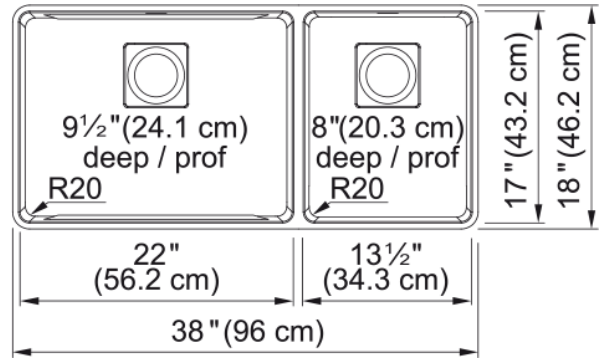

Pescara Undermount Sink - PTX160-37 | 122.0638.281

Technical Data

Aspect

Sink type	Sink
Type of material	Stainless steel
Number of bowls	2
Color	Steel
Surface finish	Pearl

Product Dimensions

Exterior size: right to left	37.795
Exterior size: front to back	18.181
Large bowl size: right to left	22.126
Large bowl size: front to back	17
Large bowl: depth	9.5
Small bowl size: right to left	13.504
Small bowl size: front to back	17
Small bowl: depth	7.992

Installation

Minimum cabinet size	42"
----------------------	-----

Product specifications

Installation type	Undermount
Drain hole	3 1/2"
Position of drainer	No drainer

Product identification

Product brand	FRANKE
Product family	Mythos
Collection	Pescara
Certified by	IAPMO