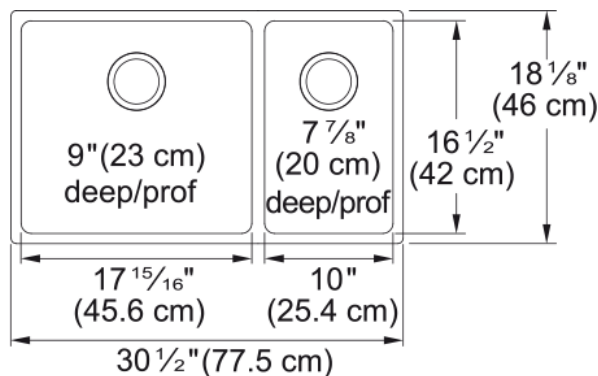

## Technical Data

### Product Dimensions

Exterior size: right to left	30.512
Exterior size: front to back	18.11
Large bowl size: right to left	17.953
Large bowl size: front to back	16.535
Large bowl: depth	9.055
Small bowl size: right to left	10
Small bowl size: front to back	16.535
Small bowl: depth	7.874

### Installation

Minimum cabinet size	36"
----------------------	-----