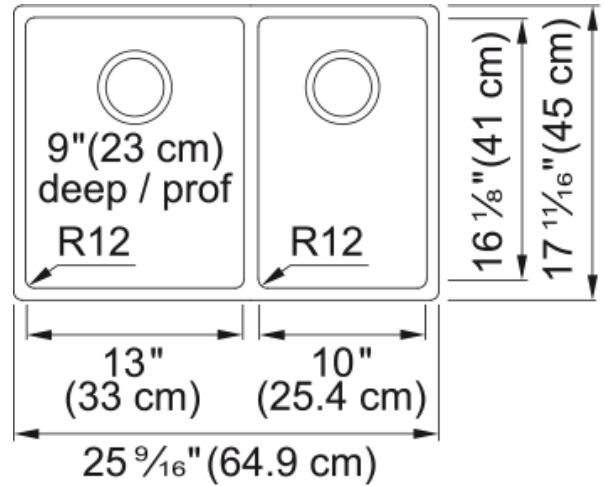

Cube Undermount Sink - CUX16024 | 122.0627.662

Technical Data

Aspect

Sink type	Sink
Type of material	Stainless steel
Number of bowls	1,5
Color	Steel
Surface finish	Pearl

Product Dimensions

Exterior size: right to left	25.575
Exterior size: front to back	17.717
Large bowl size: right to left	12.992
Large bowl size: front to back	16.142
Large bowl: depth	9.055
Small bowl size: right to left	10
Small bowl size: front to back	16.142
Small bowl: depth	9.055

Installation

Minimum cabinet size	30"
----------------------	-----

Product specifications

Installation type	Undermount
Drain hole	3 1/2"
Position of drainer	No drainer

Product identification

Product brand	FRANKE
Product family	Maris
Collection	Cube
Certified by	IAPMO