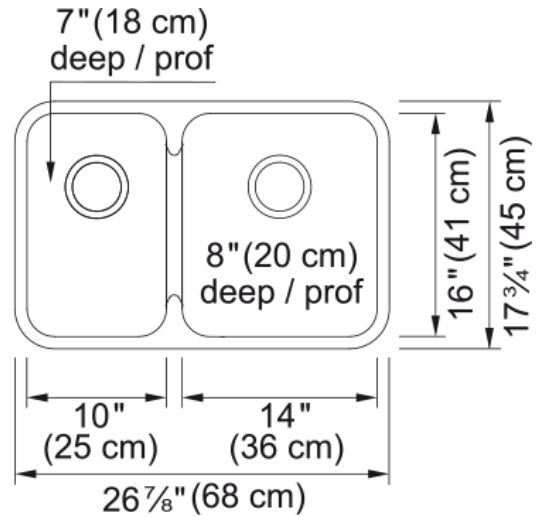

Steel Queen Undermount Sink QCUA1827L-8N | 122.0620.097

Technical Data

Aspect

Sink type	Sink
Type of material	Stainless steel
Number of bowls	1,5
Color	Steel
Surface finish	High gloss

Product Dimensions

Exterior size: right to left	26.85
Exterior size: front to back	17.717
Large bowl size: right to left	16.142
Large bowl size: front to back	14.173
Large bowl: depth	7.992
Small bowl size: right to left	10
Small bowl size: front to back	16
Small bowl: depth	7.087

Installation

Minimum cabinet size	33"
----------------------	-----

Product specifications

Installation type	Undermount
Drain hole	3 1/2"
Position of drainer	No drainer

Product identification

Product brand	Kindred
Collection	Steel Queen