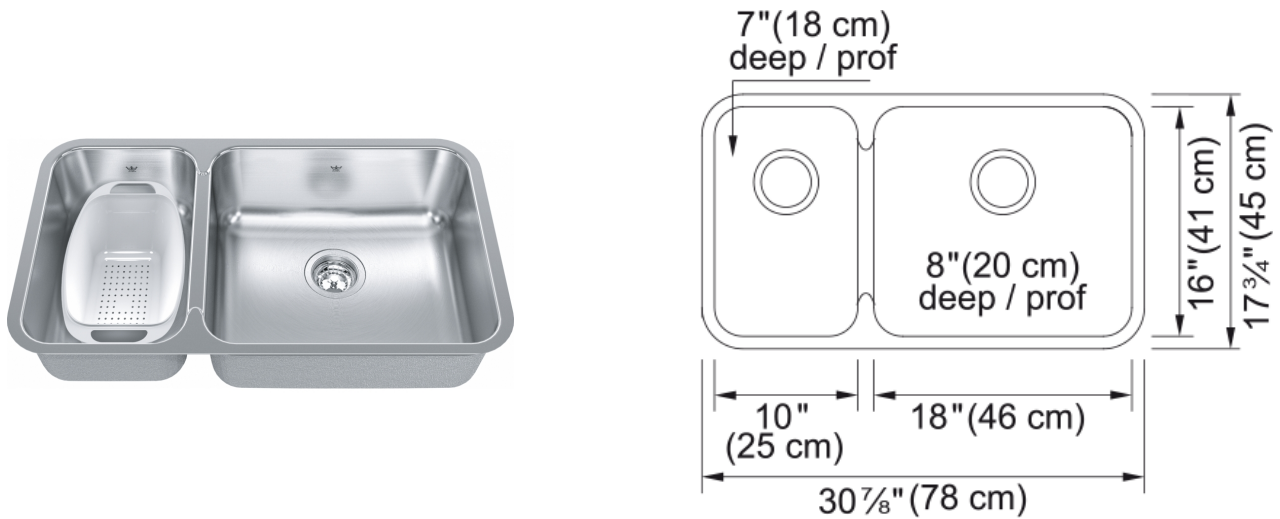

# Steel Queen Undermount Sink QCUA1831L-8N | 122.0620.096

### Aspect

Sink type	Sink
Type of material	Stainless steel
Number of bowls	1,5
Color	Steel
Surface finsh	Silk

### Product Dimensions

Exterior size: right to left	30.866
Exterior size: front to back	17.717
Large bowl size: right to left	18.11
Large bowl size: front to back	16
Large bowl: depth	7.992
Small bowl size: right to left	9.843
Small bowl size: front to back	16
Small bowl: depth	7.087