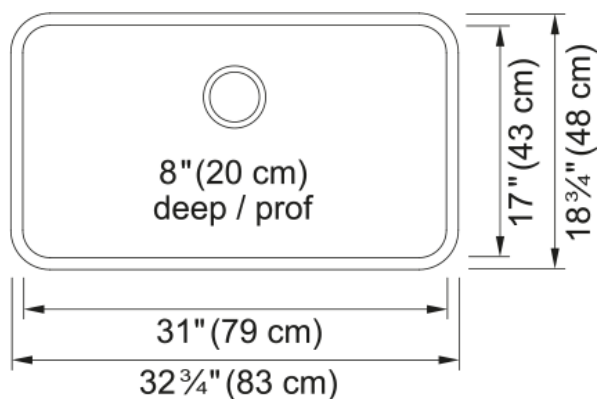

Steel Queen Undermount Sink QSUA1933-8N | 122.0620.085

Steel Queen 32.75-in x 18.75-in Undermount Single Bowl Stainless Steel Kitchen Sink. For versatile durability at a great value, a Kindred Steel Queen undermount single bowl sink will evoke an essence of charm in your kitchen. Designed for performance with smooth edges and a bright satin finish that will stand up to everyday tasks. Steel Queen sinks are made from durable 20-gauge stainless steel with a finish that will stand up to the demands of everyday life. Backed with a limited lifetime warranty, you can trust that this Kindred sink will provide you with reliable performance for years to come.

Aspect

Sink type	Sink
Type of material	Stainless steel
Number of bowls	1
Product color	Steel
Surface finish	Silk

Product Dimensions

Length (right to left)	32.677
Width (front to back)	18.898
Large bowl size: right to left	31.102
Large bowl size: front to back	16.929
Large bowl: depth	7.874

Installation

Minimum cabinet size	36"
----------------------	-----

Product specifications

Installation type	Undermount
Drain hole	3 1/2"
Position of drainer	No drainer
Active Twist Compatibility	No

Product identification