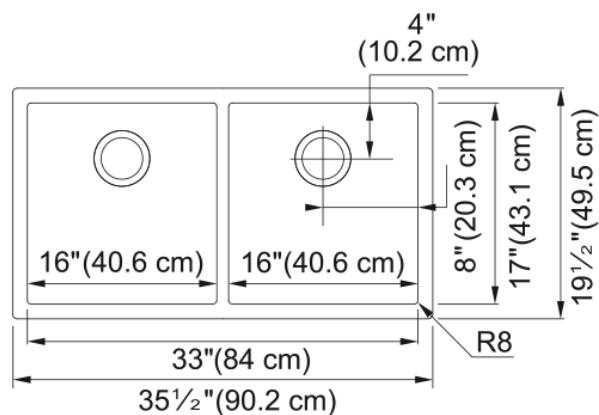

Professional 2.0 Sink - PS2X120-16-16 | 122.0530.933

Technical Data

Aspect

Sink type	Sink
Type of material	Stainless steel
Number of bowls	2
Color	Steel
Surface finish	Pearl

Product Dimensions

Exterior size: right to left	35.551
Exterior size: front to back	19.488
Large bowl size: right to left	16
Large bowl size: front to back	17
Large bowl: depth	10
Small bowl size: right to left	16
Small bowl size: front to back	17
Small bowl: depth	10

Installation

Minimum cabinet size	39"
----------------------	-----

Product specifications

Installation type	Undermount
Drain hole	3 1/2"
Position of drainer	No drainer

Product identification

Product brand	FRANKE
Product family	None
Collection	Professional Series
Certified by	IAPMO