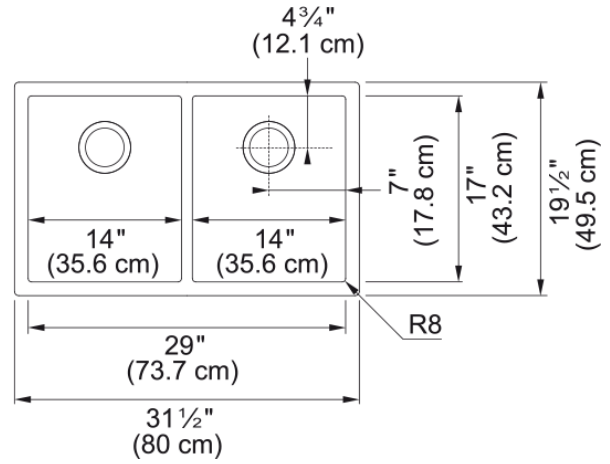

Professional 2.0 Sink - PS2X120-14-14 | 122.0530.932

Technical Data

Aspect

Sink type	Sink
Type of material	Stainless steel
Number of bowls	2
Color	Steel
Surface finish	Pearl

Product Dimensions

Exterior size: right to left	31.496
Exterior size: front to back	19.488
Large bowl size: right to left	14
Large bowl size: front to back	17
Large bowl: depth	10
Small bowl size: right to left	14
Small bowl size: front to back	17
Small bowl: depth	10

Installation

Minimum cabinet size	36"
----------------------	-----

Product specifications

Installation type	Undermount
Drain hole	3 1/2"
Position of drainer	No drainer

Product identification

Product brand	FRANKE
Product family	None
Collection	Professional Series
Certified by	IAPMO