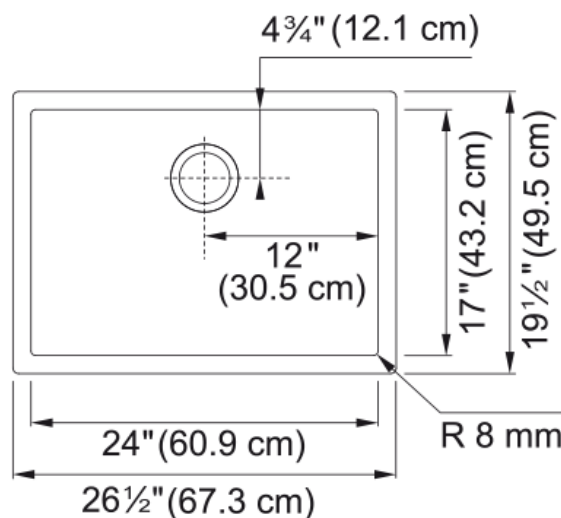

Professional 2.0 Sink - PS2X110-24 | 122.0530.924

Technical Data

Aspect

Sink type	Sink
Type of material	Stainless steel
Number of bowls	1
Color	Steel
Surface finish	Pearl

Product Dimensions

Exterior size: right to left	26.575
Exterior size: front to back	19.488
Large bowl size: right to left	24
Large bowl size: front to back	17
Large bowl: depth	10

Installation

Minimum cabinet size	30"
----------------------	-----

Product specifications

Installation type	Undermount
Drain hole	3 1/2"
Position of drainer	No drainer

Product identification

Product brand	FRANKE
Product family	None
Collection	Professional Series
Certified by	IAPMO