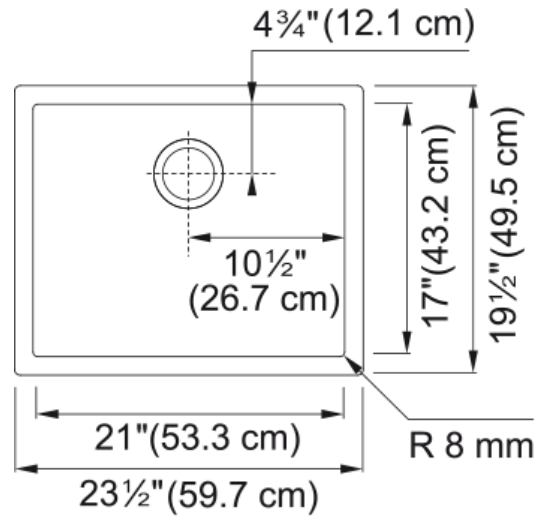

Professional 2.0 Sink - PS2X110-21 | 122.0530.923

Technical Data

Aspect

Sink type	Sink
Type of material	Stainless steel
Number of bowls	1
Color	Steel
Surface finish	Pearl

Product Dimensions

Exterior size: right to left	23.504
Exterior size: front to back	19.488
Large bowl size: right to left	21
Large bowl size: front to back	17
Large bowl: depth	10

Installation

Minimum cabinet size	27"
----------------------	-----

Product specifications

Installation type	Undermount
Drain hole	3 1/2"
Position of drainer	No drainer

Product identification

Product brand	FRANKE
Product family	None
Collection	Professional Series
Certified by	IAPMO