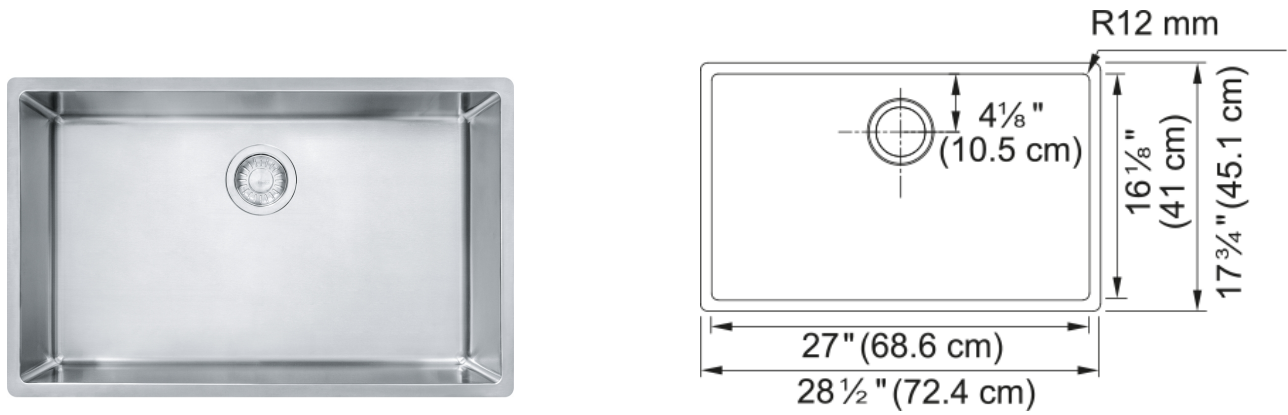

## Cube Undermount Sink - CUX11027-ADA | 122.0484.656

Elevate your kitchen experience with the Cube Series from Franke - a hand-crafted undermount sink collection that seamlessly marries Swiss precision with contemporary elegance. Our Cube sinks redefine sophistication with a smooth bowl design, providing a clean, modern aesthetic that effortlessly complements your kitchen decor. The easy-to-clean Pearl finish enhances the sink's visual appeal and simplifies maintenance, resisting stains and water spots for a lasting, pristine shine. Transform your kitchen into a haven of style and functionality with the Cube Series - where precision, design, and ease-of-use converge for an exceptional sink experience.

### Aspect

Sink type	Sink
Type of material	Stainless steel
Number of bowls	1
Product color	Steel
Surface finish	Pearl

### Product Dimensions

Length (right to left)	28.5
Width (front to back)	17.717
Large bowl size: right to left	26.969
Large bowl size: front to back	16.142
Large bowl: depth	5