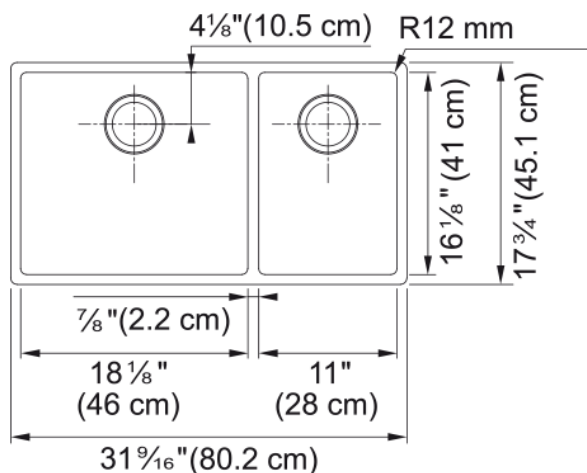

Cube Undermount Sink - CUX160 | 122.0371.985

Technical Data

Aspect

Sink type	Sink
Type of material	Stainless steel
Number of bowls	2
Color	Steel
Surface finish	Pearl

Product Dimensions

Exterior size: right to left	31.496
Exterior size: front to back	17.717
Large bowl size: right to left	18.11
Large bowl size: front to back	16.142
Large bowl: depth	9.055
Small bowl size: right to left	11.024
Small bowl size: front to back	16.142
Small bowl: depth	9.055

Installation

Minimum cabinet size	36"

Product specifications

Installation type	Undermount
Drain hole	3 1/2"
Position of drainer	No drainer

Product identification

Product brand	FRANKE
Product family	Maris
Collection	Cube
Certified by	IAPMO

Features

Drainers number	No drainer

Features