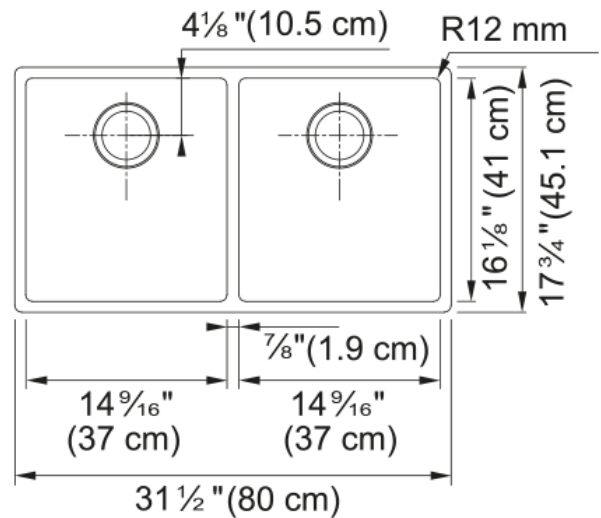

Cube Undermount Sink - CUX120 | 122.0371.983

Elevate your kitchen experience with the Cube Series from Franke - a hand-crafted undermount sink collection that seamlessly marries Swiss precision with contemporary elegance. Our Cube sinks redefine sophistication with a smooth bowl design, providing a clean, modern aesthetic that effortlessly complements your kitchen decor. The easy-to-clean Pearl finish enhances the sink's visual appeal and simplifies maintenance, resisting stains and water spots for a lasting, pristine shine. Transform your kitchen into a haven of style and functionality with the Cube Series - where precision, design, and ease-of-use converge for an exceptional sink experience.

Aspect

Sink type	Sink
Type of material	Stainless steel
Number of bowls	2
Product color	Steel
Surface finish	Pearl

Product Dimensions

Length (right to left)	31.496
Width (front to back)	17.717
Large bowl size: right to left	14.567
Large bowl size: front to back	16.142
Large bowl: depth	9.055
Small bowl size: right to left	14.567
Small bowl size: front to back	16.142
Small bowl: depth	9.055

Installation

Minimum cabinet size	36"

Product specifications

Installation type	Undermount
Drain hole	3 1/2"
Position of drainer	No drainer
Bowl 1: accessory ledge	no
Bowl 2: accessory ledge	No
Active Twist Compatibility	No

Product identification

Brand	FRANKE