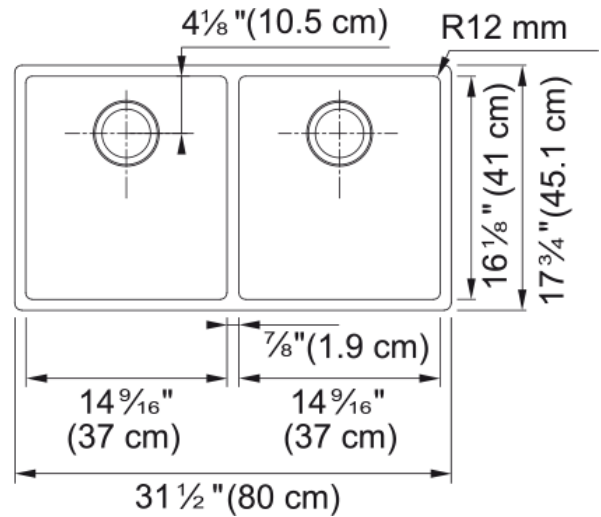

Cube Undermount Sink - CUX120 | 122.0371.983

Technical Data

Aspect

Sink type	Sink
Type of material	Stainless steel
Number of bowls	2
Color	Steel
Surface finish	Pearl

Product Dimensions

Exterior size: right to left	31.496
Exterior size: front to back	17.717
Large bowl size: right to left	14.567
Large bowl size: front to back	16.142
Large bowl: depth	9.055
Small bowl size: right to left	14.567
Small bowl size: front to back	16.142
Small bowl: depth	9.055

Installation

Minimum cabinet size	36"
----------------------	-----

Product specifications

Installation type	Undermount
Drain hole	3 1/2"
Position of drainer	No drainer

Product identification

Product brand	FRANKE
Product family	Maris
Collection	Cube
Certified by	IAPMO