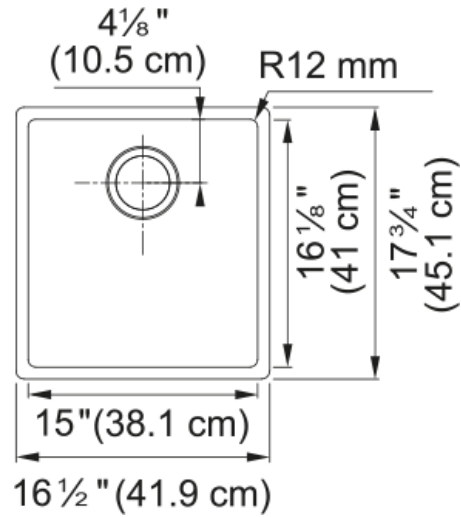

Cube Undermount Sink - CUX11015 | 122.0371.982

Elevate your kitchen experience with the Cube Series from Franke - a hand-crafted undermount sink collection that seamlessly marries Swiss precision with contemporary elegance. Our Cube sinks redefine sophistication with a smooth bowl design, providing a clean, modern aesthetic that effortlessly complements your kitchen decor. The easy-to-clean Pearl finish enhances the sink's visual appeal and simplifies maintenance, resisting stains and water spots for a lasting, pristine shine. Transform your kitchen into a haven of style and functionality with the Cube Series - where precision, design, and ease-of-use converge for an exceptional sink experience.

Aspect

Sink type	Sink
Type of material	Stainless steel
Number of bowls	1
Product color	Steel
Surface finish	Pearl

Product Dimensions

Length (right to left)	16.5
Width (front to back)	17.756
Large bowl size: right to left	15
Large bowl size: front to back	16.142
Large bowl: depth	9.016

Installation

Minimum cabinet size	21"

Product specifications

Installation type	Undermount
Drain hole	3 1/2"
Position of drainer	No drainer
Bowl 1: accessory ledge	no
Active Twist Compatibility	No

Product identification

Brand	FRANKE
Product family	Maris
Collection	Cube
Certified by	IAPMO

Features