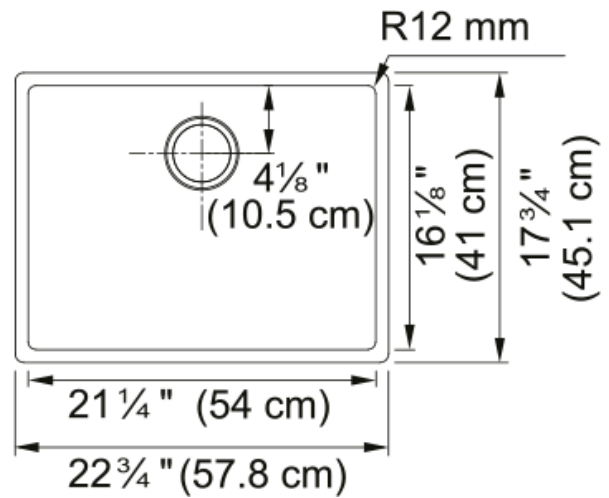

Cube Undermount Sink - CUX11021 | 122.0371.980

Elevate your kitchen experience with the Cube Series from Franke - a hand-crafted undermount sink collection that seamlessly marries Swiss precision with contemporary elegance. Our Cube sinks redefine sophistication with a smooth bowl design, providing a clean, modern aesthetic that effortlessly complements your kitchen decor. The easy-to-clean Pearl finish enhances the sink's visual appeal and simplifies maintenance, resisting stains and water spots for a lasting, pristine shine. Transform your kitchen into a haven of style and functionality with the Cube Series - where precision, design, and ease-of-use converge for an exceptional sink experience.

Aspect

Sink type	Sink
Type of material	Stainless steel
Number of bowls	1
Product color	Steel
Surface finish	Pearl

Product Dimensions

Length (right to left)	22.748
Width (front to back)	17.756
Large bowl size: right to left	21.26
Large bowl size: front to back	16.142
Large bowl: depth	9.016

Installation

Minimum cabinet size	27"

Product specifications

Installation type	Undermount
Drain hole	3 1/2"
Position of drainer	No drainer
Bowl 1: accessory ledge	no
Active Twist Compatibility	No

Product identification

Brand	FRANKE
Product family	Maris
Collection	Cube
Certified by	IAPMO

Features