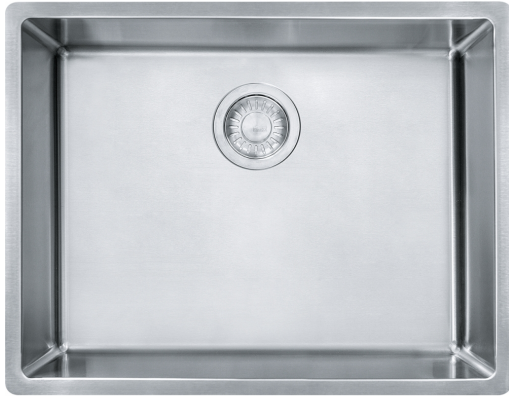

## Cube Undermount Sink - CUX11021 | 122.0371.980

Elevate your kitchen experience with the Cube Series from Franke - a hand-crafted undermount sink collection that seamlessly marries Swiss precision with contemporary elegance. Our Cube sinks redefine sophistication with a smooth bowl design, providing a clean, modern aesthetic that effortlessly complements your kitchen decor. The easy-to-clean Pearl finish enhances the sink's visual appeal and simplifies maintenance, resisting stains and water spots for a lasting, pristine shine. Transform your kitchen into a haven of style and functionality with the Cube Series - where precision, design, and ease-of-use converge for an exceptional sink experience.

### Aspect

Sink type	Sink
Type of material	Stainless steel
Number of bowls	1
Product color	Steel
Surface finish	Pearl

### Product Dimensions

Length (right to left)	22.748
Width (front to back)	17.756
Large bowl size: right to left	21.26
Large bowl size: front to back	16.142
Large bowl: depth	9.016