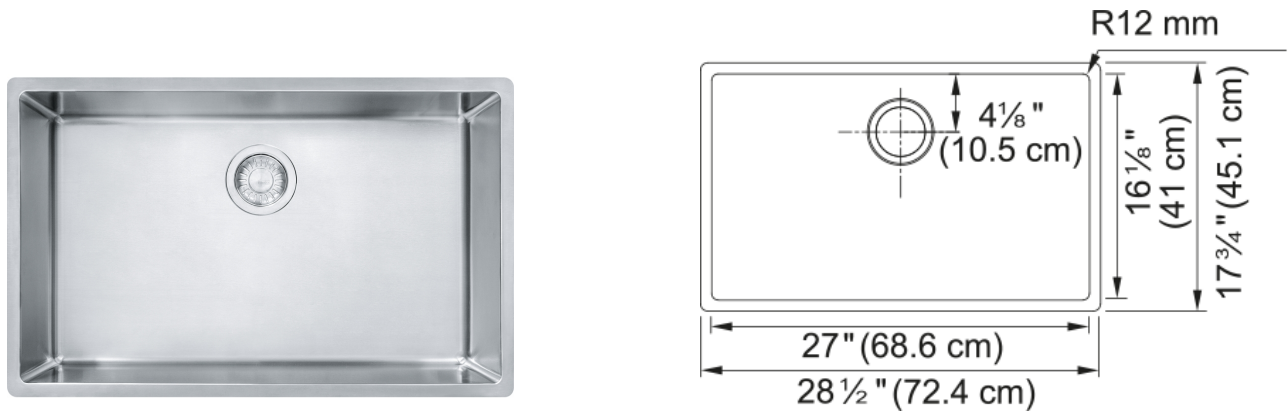

Cube Undermount Sink - CUX11027 | 122.0371.979

Elevate your kitchen experience with the Cube Series from Franke - a hand-crafted undermount sink collection that seamlessly marries Swiss precision with contemporary elegance. Our Cube sinks redefine sophistication with a smooth bowl design, providing a clean, modern aesthetic that effortlessly complements your kitchen decor. The easy-to-clean Pearl finish enhances the sink's visual appeal and simplifies maintenance, resisting stains and water spots for a lasting, pristine shine. Transform your kitchen into a haven of style and functionality with the Cube Series - where precision, design, and ease-of-use converge for an exceptional sink experience.

Aspect

Sink type	Sink
Type of material	Stainless steel
Number of bowls	1
Product color	Steel
Surface finish	Pearl

Product Dimensions

Length (right to left)	28.5
Width (front to back)	17.756
Large bowl size: right to left	27.008
Large bowl size: front to back	16.142
Large bowl: depth	9.016