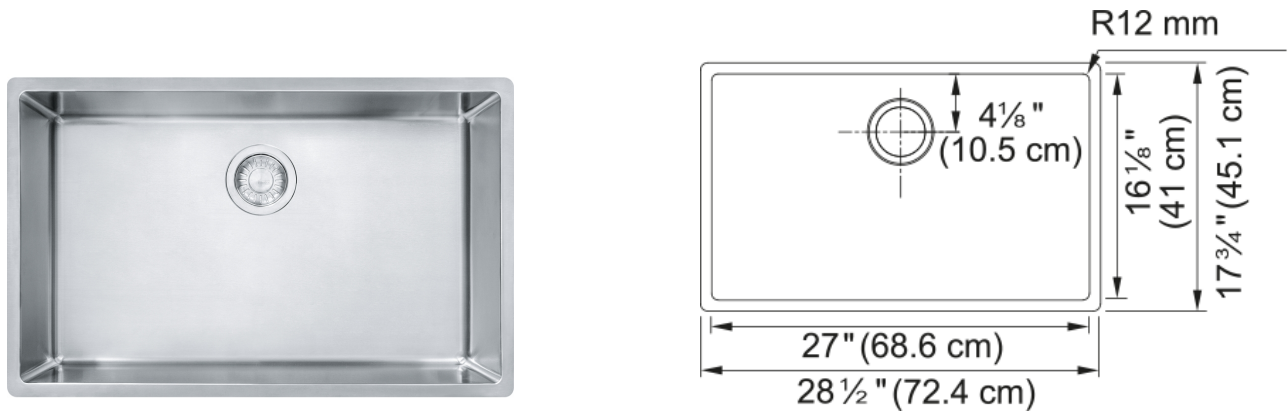

Cube Undermount Sink - CUX11027 | 122.0371.979

Elevate your kitchen experience with the Cube Series from Franke - a hand-crafted undermount sink collection that seamlessly marries Swiss precision with contemporary elegance. Our Cube sinks redefine sophistication with a smooth bowl design, providing a clean, modern aesthetic that effortlessly complements your kitchen decor. The easy-to-clean Pearl finish enhances the sink's visual appeal and simplifies maintenance, resisting stains and water spots for a lasting, pristine shine. Transform your kitchen into a haven of style and functionality with the Cube Series - where precision, design, and ease-of-use converge for an exceptional sink experience.

Aspect

Sink type	Sink
Type of material	Stainless steel
Number of bowls	1
Product color	Steel
Surface finish	Pearl

Product Dimensions

Length (right to left)	28.5
Width (front to back)	17.756
Large bowl size: right to left	27.008
Large bowl size: front to back	16.142
Large bowl: depth	9.016