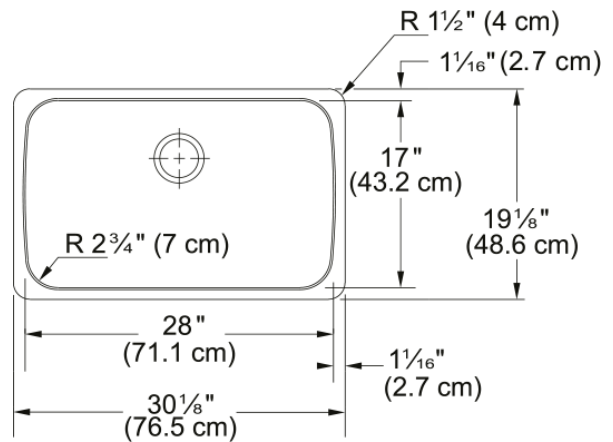

Grande Undermount Sink - GDX11028 | 122.0260.554

30.12-in. x 19.1-in. 18 Gauge Stainless Steel Undermount Single Bowl Kitchen Sink. With the simplicity of shape, the functionality of a deep bowl, and the convenience of wide corners for easy cleaning, the Grande series will meet your every day kitchen needs. Commercial grade 18-gauge stainless steel, heat, and sound insulation to reduce the sound of running water into the bowl and keep the water warmer for longer.

Aspect

Sink type	Sink
Type of material	Stainless steel
Number of bowls	1
Product color	Steel
Surface finish	Silk

Product Dimensions

Length (right to left)	30.118
Width (front to back)	19.134
Large bowl size: right to left	27.992
Large bowl size: front to back	17.008
Large bowl: depth	9

Installation

Minimum cabinet size	33"
----------------------	-----

Product specifications

Installation type	Undermount
Drain hole	3 1/2"
Position of drainer	No drainer
Active Twist Compatibility	No

Product identification