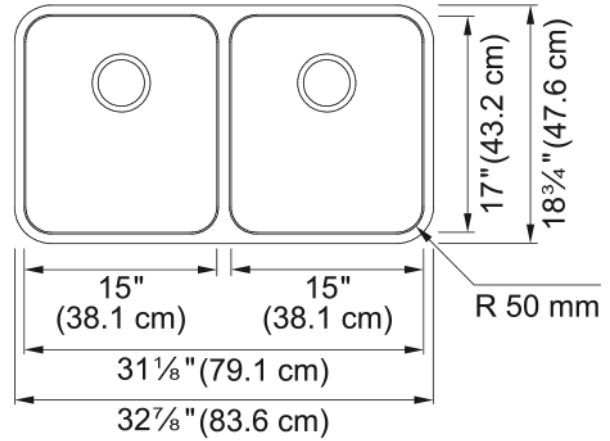

Grande Undermount Sink - GDX12031 | 122.0187.715

Technical Data

Aspect

Sink type	Sink
Type of material	Stainless steel
Number of bowls	2
Color	Steel
Surface finish	Silk

Product Dimensions

Exterior size: right to left	32.913
Exterior size: front to back	18.74
Large bowl size: right to left	15
Large bowl size: front to back	17
Large bowl: depth	9
Small bowl size: right to left	15
Small bowl size: front to back	17
Small bowl: depth	9

Installation

Minimum cabinet size	36"
----------------------	-----

Product specifications

Installation type	Undermount
Drain hole	3 1/2"
Position of drainer	No drainer

Product identification

Product brand	FRANKE
Collection	Largo
Certified by	CSA