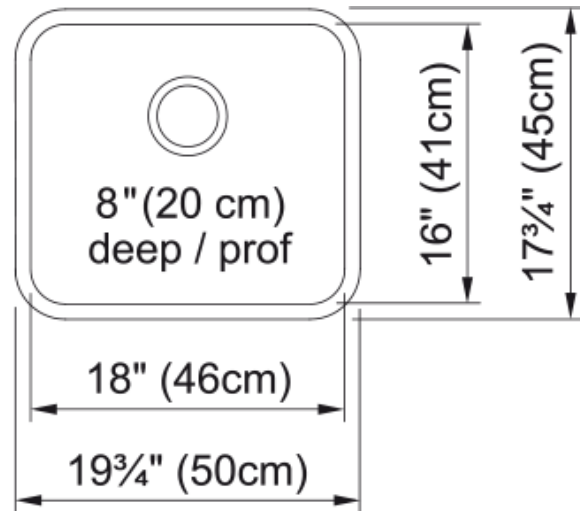

Steel Queen Undermount Sink QSUA1925-8N | 122.0169.261

Technical Data

Aspect

Sink type	Sink
Type of material	Stainless steel
Number of bowls	1
Color	Steel
Surface finish	Silk

Product Dimensions

Exterior size: right to left	24.803
Exterior size: front to back	18.898
Large bowl size: right to left	22.835
Large bowl size: front to back	16.929
Large bowl: depth	7.874

Installation

Minimum cabinet size	30"
----------------------	-----

Product specifications

Installation type	Undermount
Drain hole	3 1/2"
Position of drainer	No drainer

Product identification

Product brand	Kindred
Collection	Steel Queen
Certified by	CSA