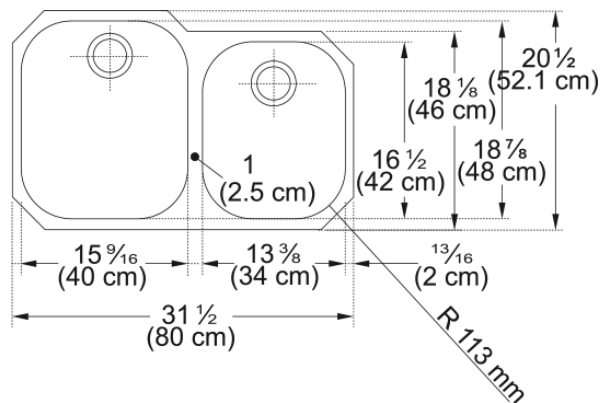

## Technical Data

### Product Dimensions

Exterior size: right to left	31.496
Exterior size: front to back	20.472
Large bowl size: right to left	15.551
Large bowl size: front to back	18.898
Large bowl: depth	8.858
Small bowl size: right to left	13.386
Small bowl size: front to back	16.535
Small bowl: depth	6.929

### Installation

Minimum cabinet size	36"
----------------------	-----

### Product specifications

Installation type	Undermount
Drain hole	3 1/2"
Position of drainer	No drainer