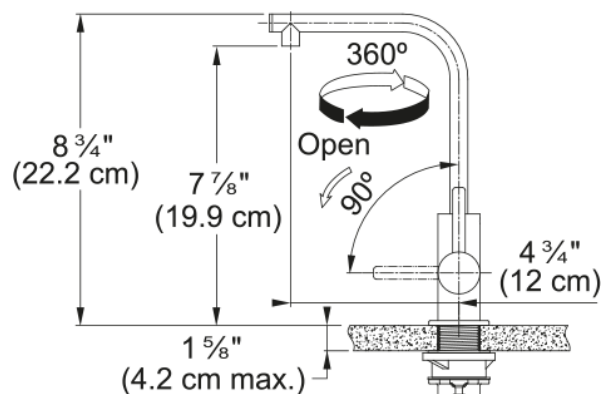

Universal Hot/Cold Filtered - UNL-HC-304 | 120.0704.806

8.75-in Double Handle Hot and Cold Water Filtration Faucet in Stainless Steel. This faucet, when paired with the Franke HT-400 heating tank and Franke Filtration system (sold separately), can provide you and your family with great tasting instant hot and cool filtered water for drinking and cooking. Crafted with solid 304 stainless steel construction, our UNL-HC-304 water dispenser delivers unparalleled corrosion resistance both inside and out. Designed to complement our range of Franke kitchen products, this filtration faucet adds a cohesive touch to your kitchen.

Aspect

Spout type	L - spout
Product color	Stainless steel
Type of material	Stainless steel 304

Product Dimensions

Faucet hole diameter	31,75 mm
Cartridge dimension	12,70 mm

Installation

Mounting type	Shank
Water supply hose connection	3/8"
Water supply hose length	60.00 in

Product specifications

Pressure	High pressure
Faucet type	Swivel spout
Faucet operation	Side lever
Faucet rotation	360°

Product identification

Brand	FRANKE
Product family	None
Collection	Universal

Features

Water saving feature	No
Type of aerator	Laminar
Application	Chilled Water
Application	Hot Water
Application	Water filtration