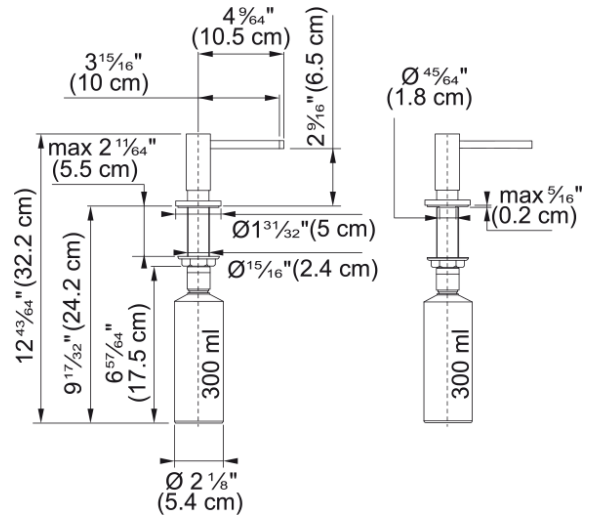

# Active Soap Dispenser - ACT-SD-SNI | 119.0547.904

Satin Nickel Single Hole Top Refill Soap Dispenser. Easily dispense soap or lotion from your sink while eliminating countertop clutter; Holds up to 10 ounces of soap or lotion; Top fill designs provides convenience of filling the bottle from above the counter. This model replaces the Active SD3280 Soap Dispenser

## Aspect

Type of material	Brass
Product color	SS optics
Sub-category	Soap dispenser