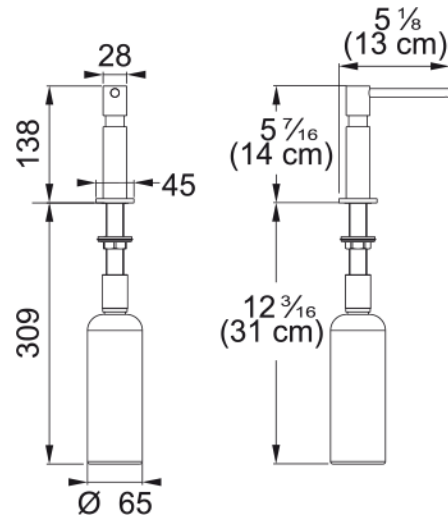

Soap Dispenser - SD-500 UNI-SD-CHR | 119.0068.281

Universal Single Hole Top Refill Soap Dispenser, Polished Chrome. This model replaces the Universal SD-500 Soap Dispenser

Aspect

| | |
|------------------|-----------------|
| Type of material | Stainless steel |
| Product color | Polished chrome |
| Sub-category | Soap dispenser |