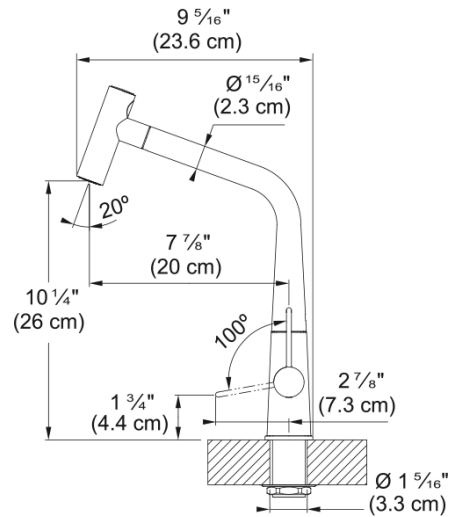

Icon Pull-Out Faucet - ICN-PO-CHR | 115.0690.303

Technical Data

Aspect

Spout type	L - spout
Color	Polished chrome
Type of material	Brass
Flexible pullout hose material	Nylon black
Spray head material	Brass

Product Dimensions

Faucet hole diameter	35 mm
Cartridge dimension	25 mm

Installation

Mounting type	Shank
Water supply hose connection	3/8"
Water supply hose length	450 mm

Product specifications

Pressure	High pressure
Faucet type	Spray
Faucet operation	Side lever
Faucet rotation	360°