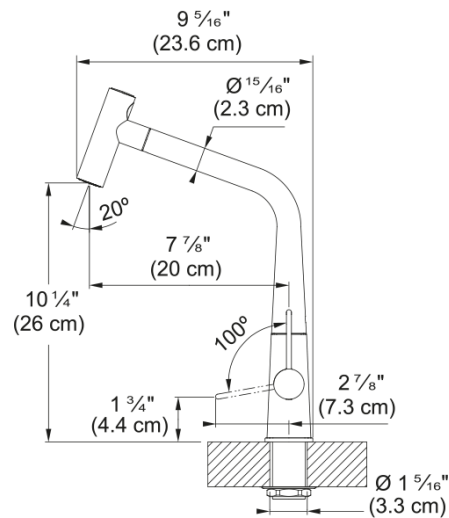

Icon Pull-Out Faucet - ICN-PO-CHR | 115.0690.303

14-in Single Handle Pull-Out Kitchen Faucet in Polished Chrome. Combining contemporary design inspired by nature and a host of wonderful features, the Franke Icon faucet is the perfect balance of aesthetics and functionality. The single-handle lever controls the water flow as needed with a simple movement. The high spout and sleek design with a 360-swivel spout offers plenty of space when working with large cookware. The pivoting spray head offers both stream and spray water flows. ADA and AB100 compliant.

Aspect

Spout type	L - spout
Product color	Polished chrome
Type of material	Brass
Flexible pullout hose material	Nylon black
Spray head material	Brass

Product Dimensions

Height Overall	13.976
Faucet hole diameter	35 mm
Cartridge dimension	25 mm

Installation

Mounting type	Shank
Water supply hose connection	1/2"
Water supply hose length	17.72 in

Product specifications

Pressure	High pressure
Faucet type	Spray
Faucet operation	Side lever
Faucet rotation	360°