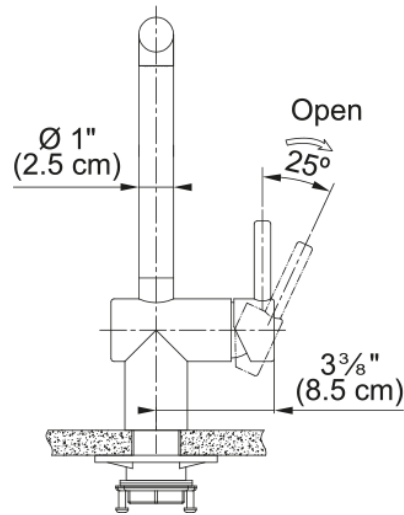

# Atlas Neo Pull-Out Faucet - ATL-PO-304 | 115.0685.311

Atlas Neo 11.75-inch Single Handle Pull-Out Faucet in Stainless Steel. The Atlas Neo stainless steel faucet gives you the benefits of high performance and low maintenance. The linear side lever functions well in a variety of installation configurations. It can be rotated through 0 to 180° for easy and precise adjustment of water flow. The pull-out head offers easy maneuverability for any cooking or cleaning task. High quality laminar aerators help to reduce the air in the water stream producing a consistent water flow that is non-splashing. ADA and AB100 compliant.

## Aspect

Spout type	L - spout
Product color	Stainless steel
Type of material	Stainless steel 304
Flexible pullout hose material	Nylon grey
Spray head material	Stainless steel

## Product Dimensions

Height Overall	11.693
Faucet hole diameter	35 mm
Cartridge dimension	35 mm

## Installation

Mounting type	Shank
Water supply hose connection	3/8"
Water supply hose length	17.72 in