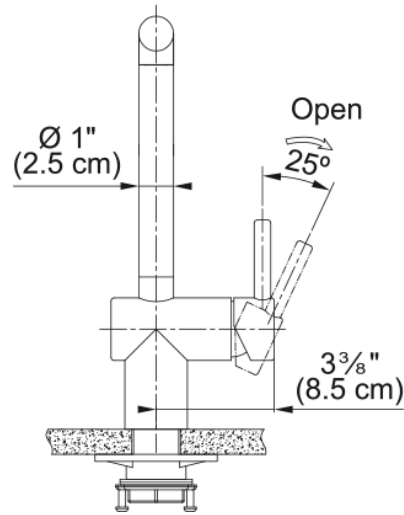

Atlas Neo Pull-Out Faucet - ATL-PO-304 | 115.0685.311

Technical Data

Aspect

Spout type	L - spout
Color	Stainless steel
Type of material	Stainless steel 304
Flexible pullout hose material	Nylon grey
Spray head material	Stainless steel

Product Dimensions

Faucet hole diameter	35 mm
Cartridge dimension	35 mm

Installation

Mounting type	Shank
Water supply hose connection	3/8"
Water supply hose length	450 mm

Product specifications

Pressure	High pressure
Faucet type	Pull out
Faucet operation	Side lever
Faucet rotation	180°