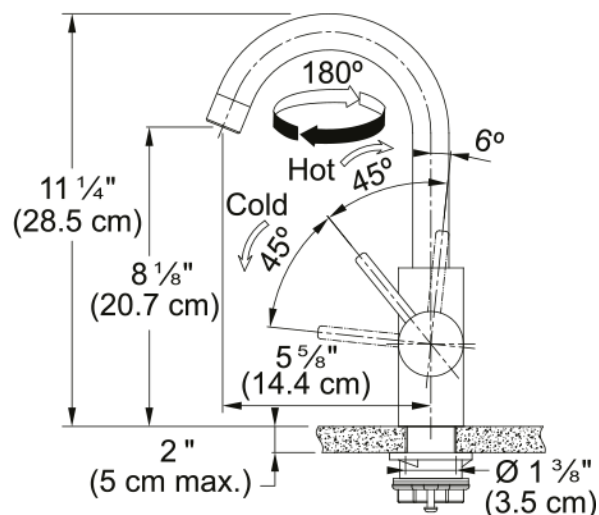

Eos Neo Bar Faucet - EOS-BR-304 | 115.0685.300

11.25-in Single Handle Swivel Spout Bar Faucet in Stainless Steel. The Eos Neo bar faucet combines all the advantages of a modern faucet in a straightforward design. The laminar aerator ensures a clear, non-splashing water stream with minimal noise, while the single handle allows for precise control over the amount and temperature of the water. This faucet is constructed with 304 stainless steel and delivers corrosion resistance inside and out. ADA and AB100 compliant.

Aspect

Spout type	J - spout
Product color	Stainless steel
Type of material	Stainless steel 304

Product Dimensions

Height Overall	11.22
Faucet hole diameter	35 mm
Cartridge dimension	35 mm

Installation

Mounting type	Shank
Water supply hose connection	1/2"
Water supply hose length	31.50 in

Product specifications

Pressure	High pressure
Faucet type	Swivel
Faucet operation	Side lever
Faucet rotation	180°

Product identification

Brand	FRANKE
Product family	Maris
Collection	Eos Neo

Features

Water saving feature	No
Type of aerator	Laminar