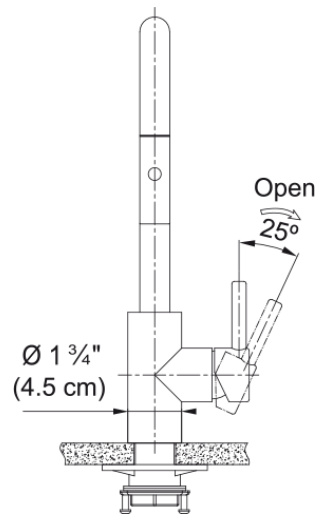

Eos Neo Prep Faucet - EOS-PR-304 | 115.0685.299

Technical Data

Aspect

Spout type	J - spout
Color	Stainless steel
Type of material	Stainless steel 304
Flexible pullout hose material	Nylon grey
Spray head material	Stainless steel

Product Dimensions

Faucet hole diameter	35 mm
Cartridge dimension	35 mm

Installation

Mounting type	Shank
Water supply hose connection	1/2"
Water supply hose length	800 mm

Product specifications

Pressure	High pressure
Faucet type	Spray
Faucet operation	Side lever
Faucet rotation	180°