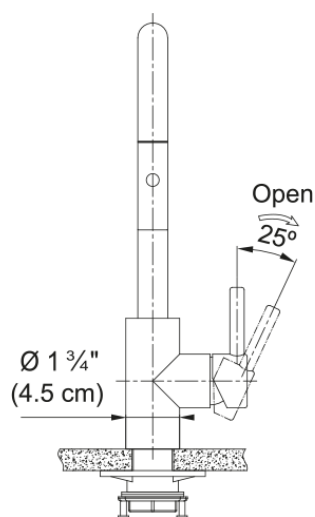

Eos Neo Prep Faucet - EOS-PR-304 | 115.0685.299

14-in Single Handle Pull-Down Prep Kitchen Faucet in Stainless Steel. The Eos Neo faucet combines all the advantages of a modern faucet in a straightforward design. The laminar aerator ensures a clear, non-splashing water stream with minimal noise, while the single handle allows for precise control over the amount and temperature of the water. This faucet is constructed with 304 stainless steel and delivers corrosion resistance inside and out. The pull-down spray head allows you to quickly toggle between a gentle stream or a powerful spray for efficient cleaning. ADA and AB100 compliant.

Aspect

| | |
|--------------------------------|---------------------|
| Spout type | J - spout |
| Product color | Stainless steel |
| Type of material | Stainless steel 304 |
| Flexible pullout hose material | Nylon grey |
| Spray head material | Stainless steel |

Product Dimensions

| | |
|----------------------|--------|
| Height Overall | 14.055 |
| Faucet hole diameter | 35 mm |
| Cartridge dimension | 35 mm |

Installation

| | |
|------------------------------|----------|
| Mounting type | Shank |
| Water supply hose connection | 1/2" |
| Water supply hose length | 31.50 in |

Product specifications

| | |
|------------------|---------------|
| Pressure | High pressure |
| Faucet type | Spray |
| Faucet operation | Side lever |
| Faucet rotation | 180° |

Product identification