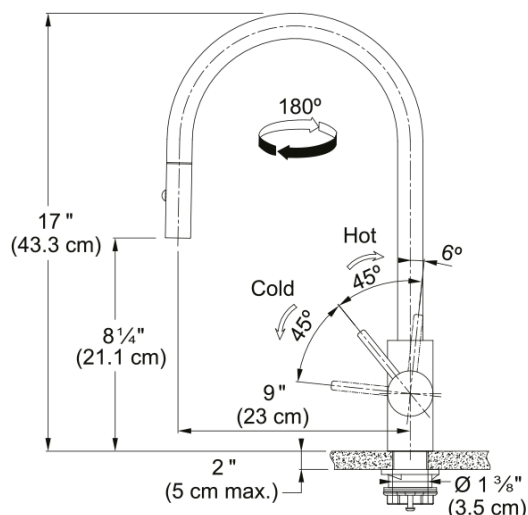

Eos Neo Pull-Down Faucet - EOS-PD-304 | 115.0685.298

17-in Single Handle Pull-Down Kitchen Faucet in Polished Chrome. The Eos Neo faucet combines all the advantages of a modern faucet in a straightforward design. Its tall spout makes it ideal for washing vegetables or filling large pots. The laminar aerator ensures a clear, non-splashing water stream with minimal noise, while the single handle allows for precise control over the amount and temperature of the water. This faucet is constructed with 304 stainless steel and delivers corrosion resistance inside and out. The pull-down spray head allows you to quickly toggle between a gentle stream or a powerful spray for efficient cleaning. ADA and AB100 compliant.

Aspect

Spout type	J - spout
Product color	Stainless steel
Type of material	Stainless steel 304
Flexible pullout hose material	Nylon black
Spray head material	Stainless steel

Product Dimensions

Height Overall	17.047
Faucet hole diameter	35 mm
Cartridge dimension	35 mm

Installation

Mounting type	Shank
Water supply hose connection	1/2"
Water supply hose length	17.72 in

Product specifications

Pressure	High pressure
Faucet type	Spray
Faucet operation	Side lever
Faucet rotation	180°