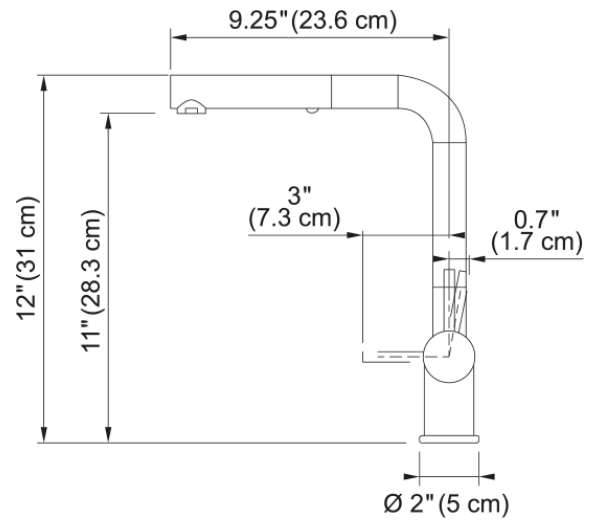

Active Pull-Out Faucet - ACT-PO-CHA | 115.0656.852

12.25-inch Single Handle Pull-Out Faucet in Champagne. Our Active faucets offer the best of both worlds — design and sustainability. Available in a range of stunning contemporary finishes, the appeal is obvious. The secret to this performance is the environmentally beneficial ECO cartridge, which is designed to limit both the flow and temperature of the water. The laminar aerator ensures the faucet delivers a crystal clear, non-splashing water stream, with very little noise. A dual function spray head delivers a more powerful stream thanks to the needle spray used. ADA Compliant. This model replaces the FFPS5805CHA Faucet

Aspect

Spout type	L - spout
Product color	Bi-chrome/champagne
Type of material	Brass
Flexible pullout hose material	Nylon grey
Spray head material	Brass

Product Dimensions

Height Overall	12.283
Faucet hole diameter	35 mm
Cartridge dimension	35 mm

Installation

Mounting type	Shank
Water supply hose connection	1/2"
Water supply hose length	17.72 in

Product specifications

Pressure	High pressure
Faucet type	Spray
Faucet operation	Side lever
Faucet rotation	180°

Product identification

Brand	FRANKE
Product family	Maris
Collection	Active

Features

Water saving feature	Yes
Type of aerator	Laminar