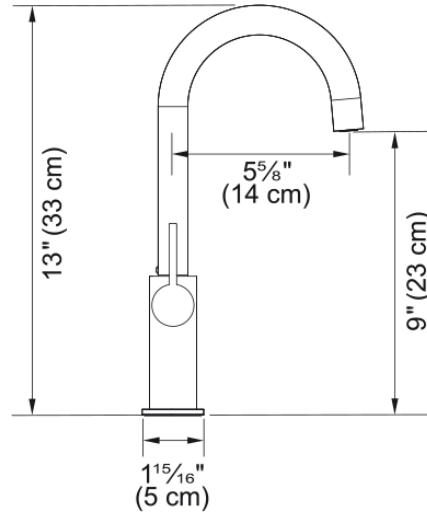

Ambient Bar Faucet - FFB3120MBK | 115.0619.316

Technical Data

Aspect

Spout type J - spout

Color Matte black

Type of material Brass

Flexible pullout hose material Textile

Product Dimensions

Faucet hole diameter 35 mm

Installation

Water supply hose connection 3/8"

Product specifications

Pressure High pressure

Faucet type Spray

Faucet operation Side lever

Product identification