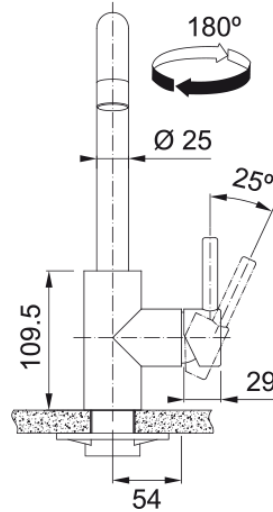

Kubus Bar Faucet - KUB-BR-304 | 115.0529.222

Technical Data

Aspect

Spout type	U - spout
Color	Stainless steel
Type of material	Stainless steel 304

Product Dimensions

Faucet hole diameter	35 mm
Cartridge dimension	35 mm

Installation

Mounting type	Shank
Water supply hose connection	1/2"
Water supply hose length	600 mm

Product specifications

Pressure	High pressure
Faucet type	Swivel
Faucet operation	Side lever
Faucet rotation	180°