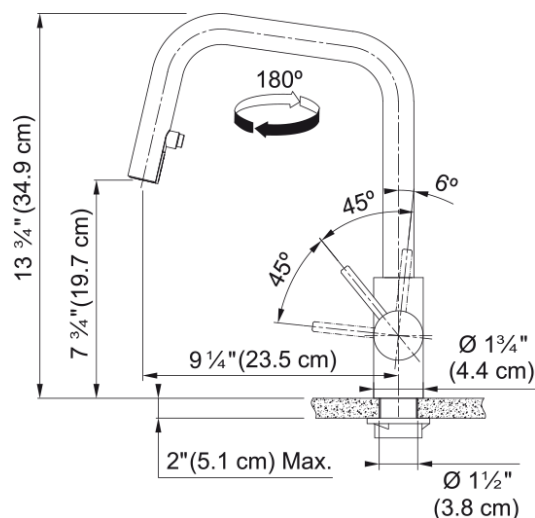

Kubus Prep Faucet - KUB-PR-304 | 115.0529.210

Technical Data

Aspect

Spout type	U - spout
Color	Stainless steel
Type of material	Stainless steel 304
Flexible pullout hose material	Textile
Spray head material	Stainless steel

Product Dimensions

Faucet hole diameter	35 mm
Cartridge dimension	35 mm

Installation

Mounting type	Shank
Water supply hose connection	1/2"
Water supply hose length	600 mm

Product specifications

Pressure	High pressure
Faucet type	Spray
Faucet operation	Side lever
Faucet rotation	180°

Product identification

Product brand	FRANKE
Product family	Mythos
Collection	Kubus

Features

Water saving feature	No
Type of aerator	Honeycomb

Features