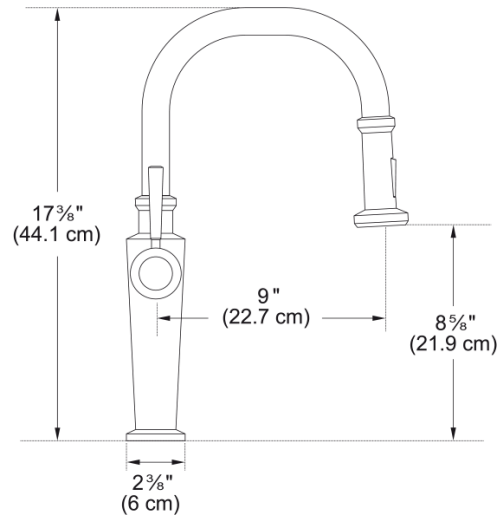

Absinthe Pull-Down Faucet - FF5280 | 115.0481.381

Absinthe Satin Nickel 17.4-inch Single Handle Pull-Down Kitchen Faucet. Defined by graceful contours reminiscent of a liqueur bottle, Absinthe's solid brass construction ensures long-lasting performance. The ECO cartridge's built-in water saving feature helps conserve water during everyday kitchen tasks. The magnetic docking system provides an intuitive, quick release and keeps the spray head securely in place when not in use. The single handle effortlessly controls water temperature and pressure. ADA Compliant. This faucet is not eligible for sale or resale into the State of California due to California's AB100 Legislation.

Aspect

Spout type	U - spout
Product color	Satin nickel
Type of material	Brass
Flexible pullout hose material	Textile

Product Dimensions

Faucet hole diameter	35 mm
----------------------	-------

Installation

Water supply hose connection	1/2"
------------------------------	------

Product specifications

Pressure	High pressure
Faucet type	Spray
Faucet operation	Side lever

Product identification

Brand	FRANKE
Product family	None
Collection	Absinthe