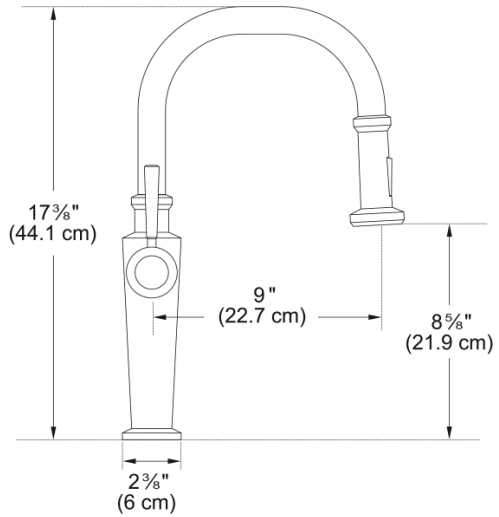

# Absinthe Pull-Down Faucet - FF5280 | 115.0481.381

### Aspect

Spout type	U - spout
Color	Satin nickel
Type of material	Brass
Flexible pullout hose material	Textile

### Product Dimensions

Faucet hole diameter	35 mm
----------------------	-------

### Installation

Water supply hose connection	1/2"
------------------------------	------