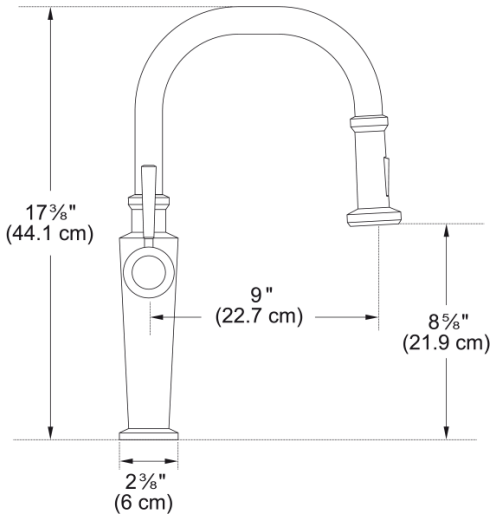

Absinthe Pull-Down Faucet - FF5220 | 115.0481.329

Technical Data

Aspect

Spout type	U - spout
Color	Matte black
Type of material	Brass
Flexible pullout hose material	Textile

Product Dimensions

Faucet hole diameter	35 mm
----------------------	-------

Installation

Water supply hose connection	1/2"
------------------------------	------

Product specifications

Pressure	High pressure
Faucet type	Spray
Faucet operation	Side lever
Faucet rotation	360°

Product identification