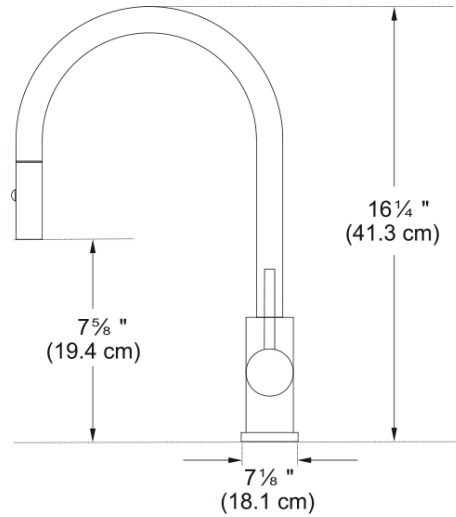

# Cube Pull-Down Faucet - FF3350 | 115.0385.079

### Product Dimensions

Faucet hole diameter	35 mm
Cartridge dimension	35 mm

### Installation

Mounting type	Shank
Water supply hose connection	1/2"
Water supply hose length	450 mm