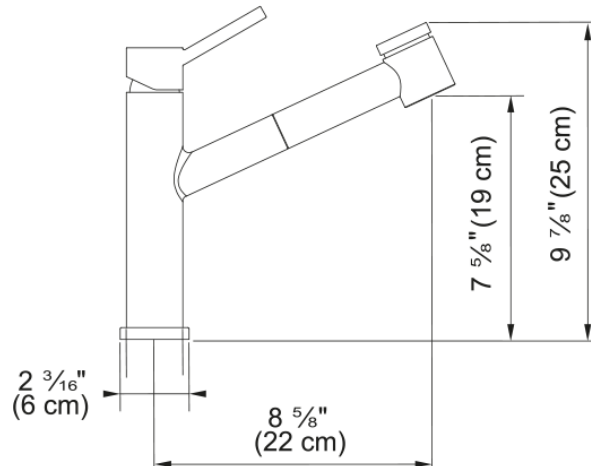

Steel Pull-Out Faucet - STL-PO-304 | 115.0361.293

Stainless Steel 9-in Single Handle Pull-Out Kitchen Faucet. This practical faucet features an ergonomic pull-out dual spray head and 150° swivel spout that delivers greater reach in and around the sink. Solid 304 stainless steel construction delivers corrosion resistance inside and out. The single handle effortlessly controls water temperature and pressure. This model replaces the FFPS3450 Steel faucet.

Aspect

Spout type	Medium spout
Product color	Stainless steel
Type of material	Stainless steel 304
Flexible pullout hose material	Textile
Spray head material	Stainless steel

Product Dimensions

Height Overall	9.882
Faucet hole diameter	35 mm
Cartridge dimension	35 mm

Installation

Mounting type	Shank
Water supply hose connection	1/2"
Water supply hose length	31.50 in

Product specifications

Pressure	High pressure
Faucet type	Spray
Faucet operation	Top lever
Faucet rotation	360°