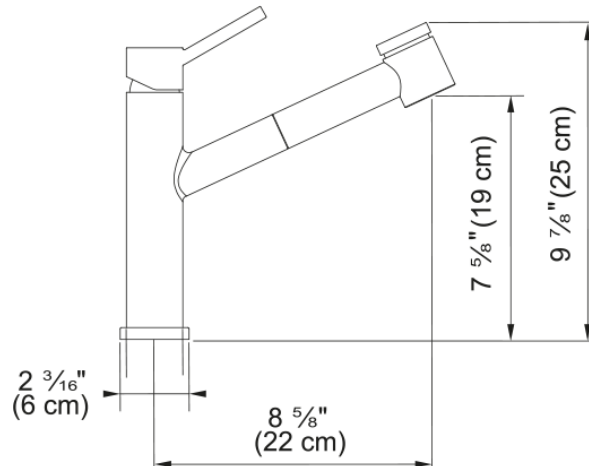

Steel Pull-Out Faucet - STL-PO-304 | 115.0361.293

Stainless Steel 9-in Single Handle Pull-Out Kitchen Faucet. This practical faucet features an ergonomic pull-out dual spray head and 150° swivel spout that delivers greater reach in and around the sink. Solid 304 stainless steel construction delivers corrosion resistance inside and out. The single handle effortlessly controls water temperature and pressure. This model replaces the FFPS3450 Steel faucet.

Aspect

Spout type	Medium spout
Product color	Stainless steel
Type of material	Stainless steel 304
Flexible pullout hose material	Textile
Spray head material	Stainless steel

Product Dimensions

Height Overall	9.882
Faucet hole diameter	35 mm
Cartridge dimension	35 mm

Installation

Mounting type	Shank
Water supply hose connection	1/2"
Water supply hose length	31.50 in

Product specifications

Pressure	High pressure
Faucet type	Spray
Faucet operation	Top lever
Faucet rotation	360°