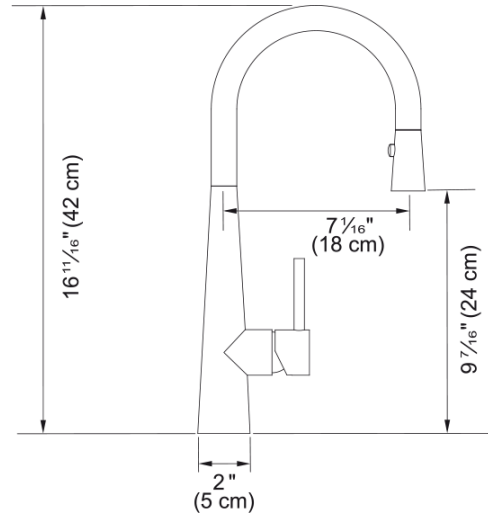

Steel Prep Faucet - STL-PR-304 | 115.0355.506

Stainless Steel 16.7-in. Single Handle Pull-Down Kitchen Prep Faucet. With its high arc spout and pull-down dual spray head, this faucet can accommodate large pots and allows you to reach each corner of the sink easily. Solid 304 stainless steel construction delivers corrosion resistance inside and out. This model replaces the FFP3450 Steel faucet.

Aspect

| | |
|--------------------------------|---------------------|
| Spout type | J - spout |
| Product color | Stainless steel |
| Type of material | Stainless steel 304 |
| Flexible pullout hose material | Textile |
| Spray head material | Stainless steel |

Product Dimensions

| | |
|----------------------|--------|
| Height Overall | 16.535 |
| Faucet hole diameter | 35 mm |
| Cartridge dimension | 35 mm |

Installation

| | |
|------------------------------|----------|
| Mounting type | Shank |
| Water supply hose connection | 1/2" |
| Water supply hose length | 31.50 in |

Product specifications

| | |
|------------------|---------------|
| Pressure | High pressure |
| Faucet type | Spray |
| Faucet operation | Side lever |
| Faucet rotation | 360° |

Product identification