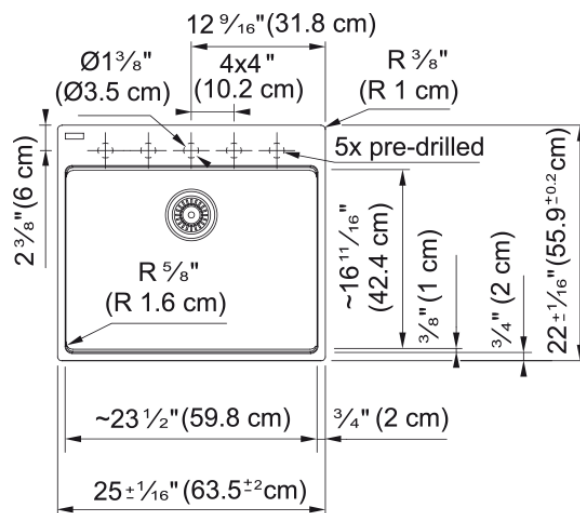

Maris Topmount Sink - MAG61023ADA-PWT | 114.0687.055

Technical Data

Aspect

Sink type	Sink
Type of material	Granite
Number of bowls	1
Color	Polar white
Surface finish	None

Product Dimensions

Exterior size: right to left	25
Exterior size: front to back	22.008
Large bowl size: right to left	23.465
Large bowl size: front to back	16.614
Large bowl: depth	5

Installation

Minimum cabinet size	27"
----------------------	-----

Product specifications

Installation type	Topmount / drop in
Drain hole	3 1/2"
Position of drainer	No drainer

Product identification

Product brand	FRANKE
Product family	Maris
Collection	Maris
Certified by	IAPMO

Features

Drainers number	No drainer
Product reversibility	No
Faucet ledge	Yes
Strainer assembly included	No

Features

Strainer assembly type	No waste kit
Overflow	No
Number of faucet holes	5 - pre-scored
Soap dispenser hole	No