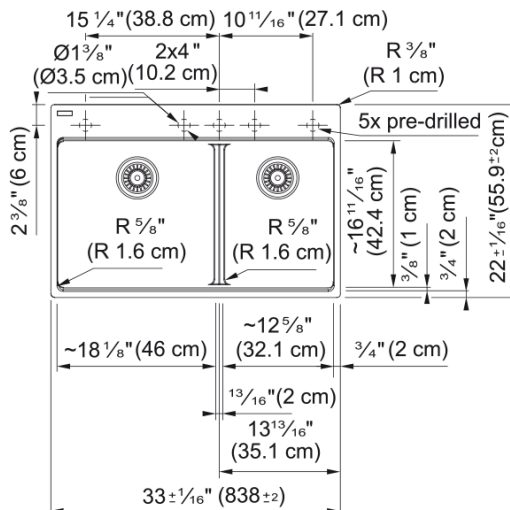

Maris Topmount Sink - MAG6601812LD-MOC | 114.0687.010

Technical Data

Aspect

Sink type	Sink
Type of material	Granite
Number of bowls	2
Color	Mocha
Surface finish	None

Product Dimensions

Exterior size: right to left	32.992
Exterior size: front to back	22.008
Large bowl size: right to left	18.15
Large bowl size: front to back	16.614
Large bowl: depth	9.488
Small bowl size: right to left	12.756
Small bowl size: front to back	16.614
Small bowl: depth	9.488

Installation

Minimum cabinet size	33"
----------------------	-----

Product specifications

Installation type	Topmount / drop in
Drain hole	3 1/2"
Position of drainer	No drainer

Product identification

Product brand	FRANKE
Product family	Maris
Collection	Maris
Certified by	IAPMO

Features

Drainers number	No drainer
-----------------	------------

Features

Product reversibility	No
Faucet ledge	Yes
Strainer assembly included	No
Strainer assembly type	No waste kit
Overflow	No
Number of faucet holes	5 - pre-scored
Soap dispenser hole	No