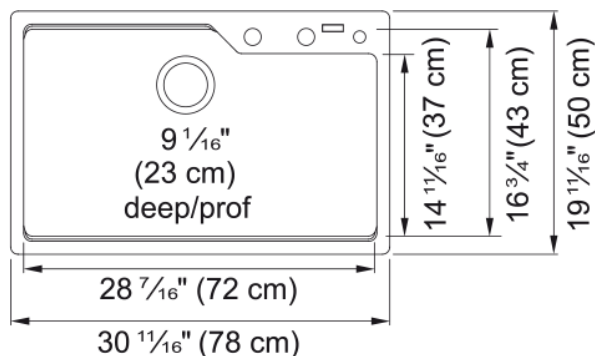

Urban Drop In Sink - MGSM2031-9SGN | 114.0643.416

Technical Data

Aspect

Sink type	Sink
Type of material	Granite
Number of bowls	1
Color	Stone grey
Surface finish	None

Product Dimensions

Exterior size: right to left	30.709
Exterior size: front to back	19.685
Large bowl size: right to left	28.465
Large bowl size: front to back	16.732
Large bowl: depth	9.055

Installation

Minimum cabinet size	33"
----------------------	-----

Product specifications

Installation type	Topmount / drop in
Drain hole	3 1/2"
Position of drainer	No drainer

Product identification

Product brand	Kindred
Collection	Urban
Certified by	cUPC