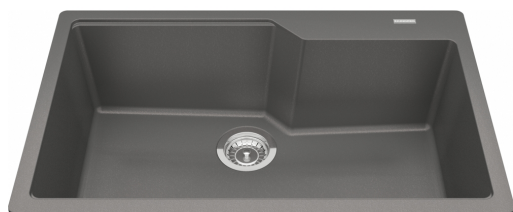

Urban Drop In Sink - MGSM2031-9SGN | 114.0643.416

Technical Data

Aspect

Sink type	Sink
Type of material	Granite
Number of bowls	1
Color	Stone grey
Surface finish	None

Product Dimensions

Exterior size: right to left	30.709
Exterior size: front to back	19.685
Large bowl size: right to left	28.465
Large bowl size: front to back	16.732
Large bowl: depth	9.055

Installation

Minimum cabinet size	33"
----------------------	-----

Product specifications

Installation type	Topmount / drop in
Drain hole	3 1/2"
Position of drainer	No drainer

Product identification

Product brand	Kindred
Collection	Urban
Certified by	cUPC

Features

Drainers number	No drainer
Product reversibility	No
Faucet ledge	Yes
Strainer assembly included	No
Strainer assembly type	No waste kit

Features

Overflow	No
Number of faucet holes	2 - pre-scored
Soap dispenser hole	Yes - pre-scored