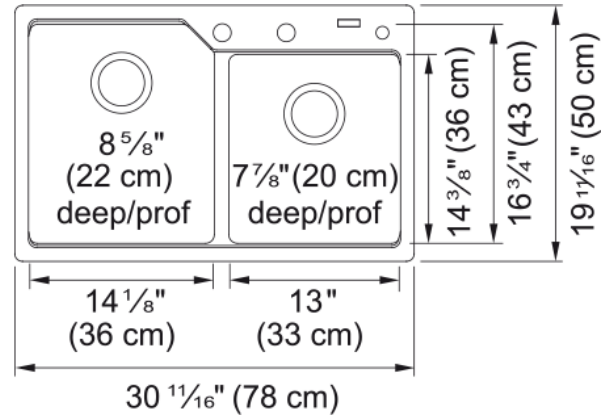

Urban Drop In Sink - MGCM2031-9SGN | 114.0643.404

Technical Data

Aspect

Sink type	Sink
Type of material	Granite
Number of bowls	2
Color	Stone grey
Surface finish	None

Product Dimensions

Exterior size: right to left	30.709
Exterior size: front to back	19.685
Large bowl size: right to left	14.134
Large bowl size: front to back	16.732
Large bowl: depth	8.661
Small bowl size: right to left	13.071
Small bowl size: front to back	14.331
Small bowl: depth	7.874

Installation

Minimum cabinet size	33"
----------------------	-----

Product specifications

Installation type	Topmount / drop in
Drain hole	3 1/2"
Position of drainer	No drainer

Product identification

Product brand	Kindred
Collection	Urban
Certified by	cUPC