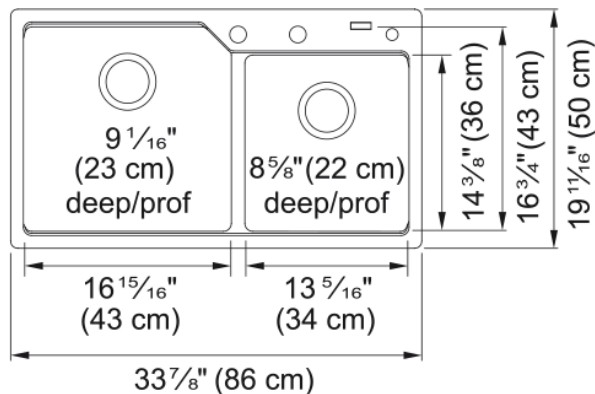

Urban Drop In Sink - MGCM2034-9MBKN | 114.0637.955

Technical Data

Aspect

Sink type	Sink
Type of material	Granite
Number of bowls	2
Color	Matte black
Surface finish	None

Product Dimensions

Exterior size: right to left	33.858
Exterior size: front to back	19.685
Large bowl size: right to left	17.008
Large bowl size: front to back	16.732
Large bowl: depth	9.055
Small bowl size: right to left	13.425
Small bowl size: front to back	14.331
Small bowl: depth	8.661

Installation

Minimum cabinet size	36"
----------------------	-----

Product specifications

Installation type	Topmount / drop in
Drain hole	3 1/2"
Position of drainer	No drainer

Product identification

Product brand	Kindred
Collection	Urban
Certified by	CUPC