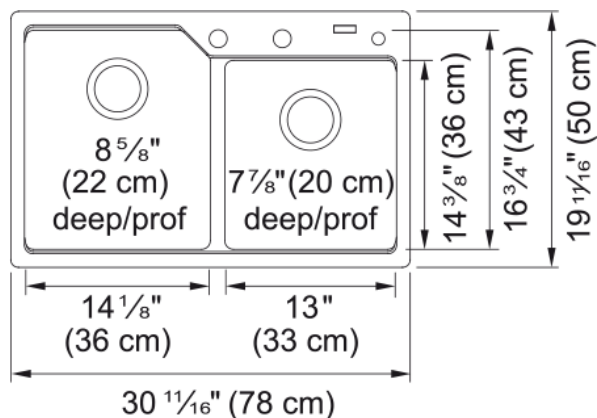

Urban Drop In Sink - MGCM2031-9MBKN | 114.0637.954

Technical Data

Aspect

Sink type	Sink
Type of material	Granite
Number of bowls	2
Color	Matte black
Surface finish	None

Product Dimensions

Exterior size: right to left	30.709
Exterior size: front to back	19.685
Large bowl size: right to left	14.134
Large bowl size: front to back	16.732
Large bowl: depth	8.661
Small bowl size: right to left	13.071
Small bowl size: front to back	14.331
Small bowl: depth	7.874

Installation

Minimum cabinet size	33"
----------------------	-----

Product specifications

Installation type	Topmount / drop in
Drain hole	3 1/2"
Position of drainer	No drainer

Product identification

Product brand	Kindred
Collection	Urban
Certified by	CUPC