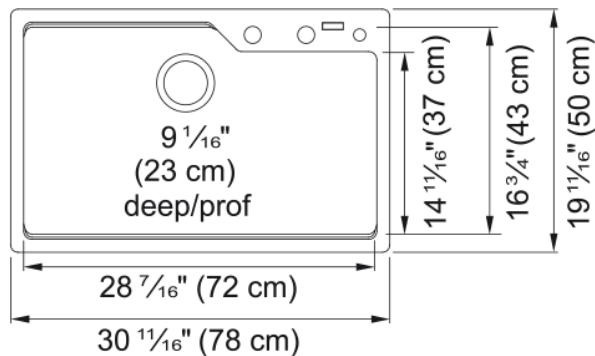

Urban Drop In Sink - MGSM2031-9MBKN | 114.0637.953

Technical Data

Aspect

Sink type	Sink
Type of material	Granite
Number of bowls	1
Color	Matte black
Surface finish	None

Product Dimensions

Exterior size: right to left	30.709
Exterior size: front to back	19.685
Large bowl size: right to left	28.465
Large bowl size: front to back	16.732
Large bowl: depth	9.055

Installation

Minimum cabinet size	33"
----------------------	-----

Product specifications

Installation type	Topmount / drop in
Drain hole	3 1/2"
Position of drainer	No drainer

Product identification

Product brand	Kindred
Collection	Urban
Certified by	CUPC