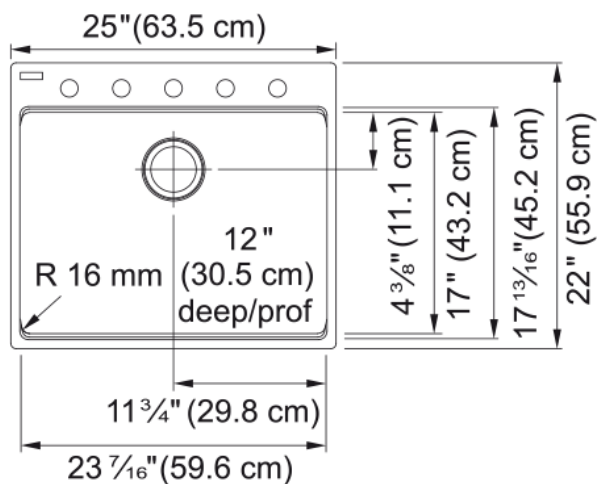

Maris Laundry Sink- MAG61023L-SHG | 114.0637.873

Technical Data

Aspect

Sink type	Sink
Type of material	Granite
Number of bowls	1
Color	Stone grey
Surface finish	None

Product Dimensions

Exterior size: right to left	25
Exterior size: front to back	22
Large bowl size: right to left	23.465
Large bowl size: front to back	17.035
Large bowl: depth	12

Installation

Minimum cabinet size	27"
----------------------	-----

Product specifications

Installation type	Topmount / drop in
Installation type	Undermount
Drain hole	3 1/2"
Position of drainer	No drainer