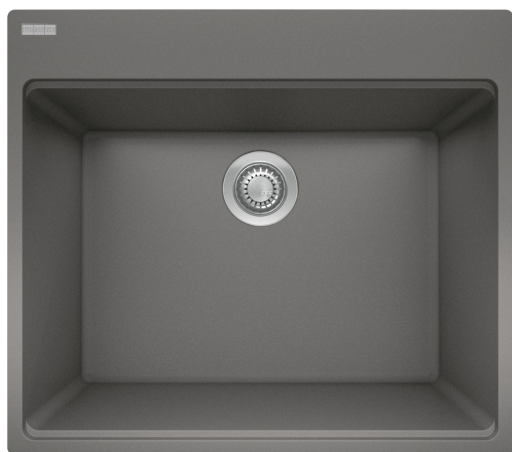

Maris Laundry Sink- MAG61023L-SHG | 114.0637.873

Technical Data

Aspect

Sink type	Sink
Type of material	Granite
Number of bowls	1
Color	Stone grey
Surface finish	None

Product Dimensions

Exterior size: right to left	25
Exterior size: front to back	22
Large bowl size: right to left	23.465
Large bowl size: front to back	17.035
Large bowl: depth	12

Installation

Minimum cabinet size	27"
----------------------	-----

Product specifications

Installation type	Topmount / drop in
Installation type	Undermount
Drain hole	3 1/2"
Position of drainer	No drainer

Product identification

Product brand	FRANKE
Product family	Maris
Collection	Maris
Certified by	cUPC

Features

Drainers number	No drainer
Product reversibility	No
Faucet ledge	Yes

Features

Strainer assembly included	No
Strainer assembly type	No waste kit
Overflow	No
Number of faucet holes	5 - pre-scored
Soap dispenser hole	No