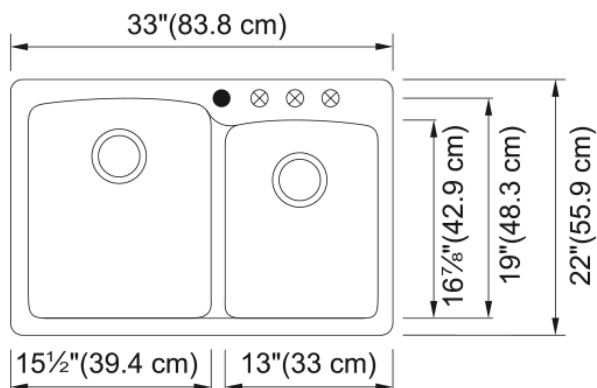

# Ellipse Dual Mount Sink - EOCH33229-1 | 114.0167.355

### Product Dimensions

Exterior size: right to left	33
Exterior size: front to back	22
Large bowl size: right to left	15.669
Large bowl size: front to back	18.858
Large bowl: depth	9.016
Small bowl size: right to left	12.992
Small bowl size: front to back	16.89
Small bowl: depth	7.992

### Installation

Minimum cabinet size	36"
----------------------	-----