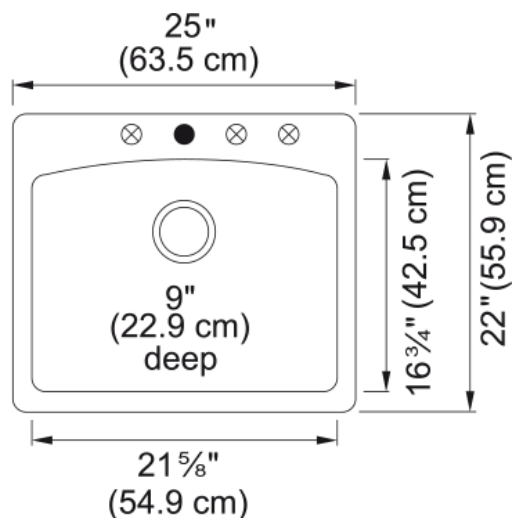

# Ellipse Dual Mount Sink - ESDB25229-1 | 114.0155.300

### Product Dimensions

Exterior size: right to left	25
Exterior size: front to back	22.008
Large bowl size: right to left	21.85
Large bowl size: front to back	16.89
Large bowl: depth	9.016

### Installation

Minimum cabinet size	27"
----------------------	-----